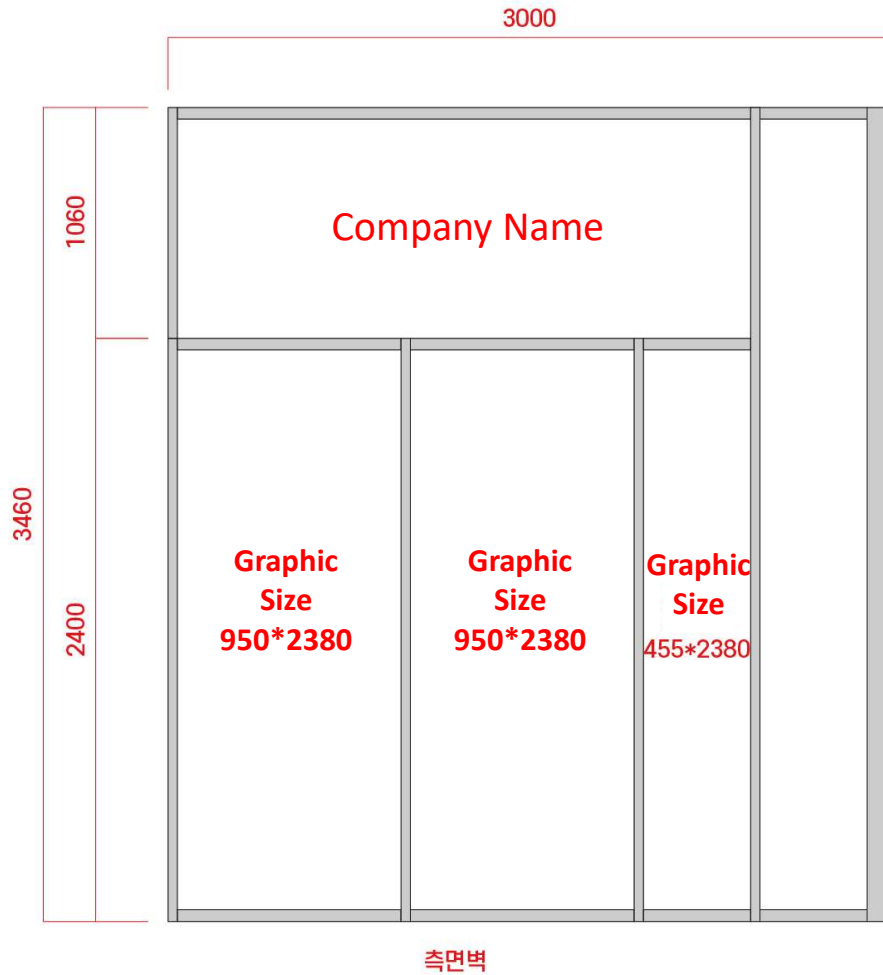

		2,930
	1,940	
Plywood inside Diameter 950 x 2,380	Plywood inside Diameter 950 x 2,380	Plywood inside Diameter 950 x 2,380

Interior size (back side)

		2,435
	1,940	
Plywood inside Diameter 950 x 2,380	Plywood inside Diameter 950 x 2,380	Plywood inside Diameter 455 x 2,380

Company Name Banner
(5,840x950mm)

Vertical Banner
(310x3,460mm)

Information Desk(Front)
(915x585mm)

Information Desk(Side)
(450x585mm)

					5,900
				4,910	
			3,920		
		2,930			
	1,940				
Plywood inside Diameter 950 x 2,380	Plywood inside Diameter 950 x 2,380	Plywood inside Diameter 950 x 2,380	Plywood inside Diameter 950 x 2,380	Plywood inside Diameter 950 x 2,380	Plywood inside Diameter 950 x 2,380

Interior size (back side)

		2,435
	1,940	
Plywood inside Diameter 950 x 2,380	Plywood inside Diameter 950 x 2,380	Plywood inside Diameter 455 x 2,380

Interior size (side)

Premium Booth Size

○ SIDE Wall (侧面)

○ FRONT Wall (正面)

Premium Booth Size

○ Information desk(咨询台尺寸)