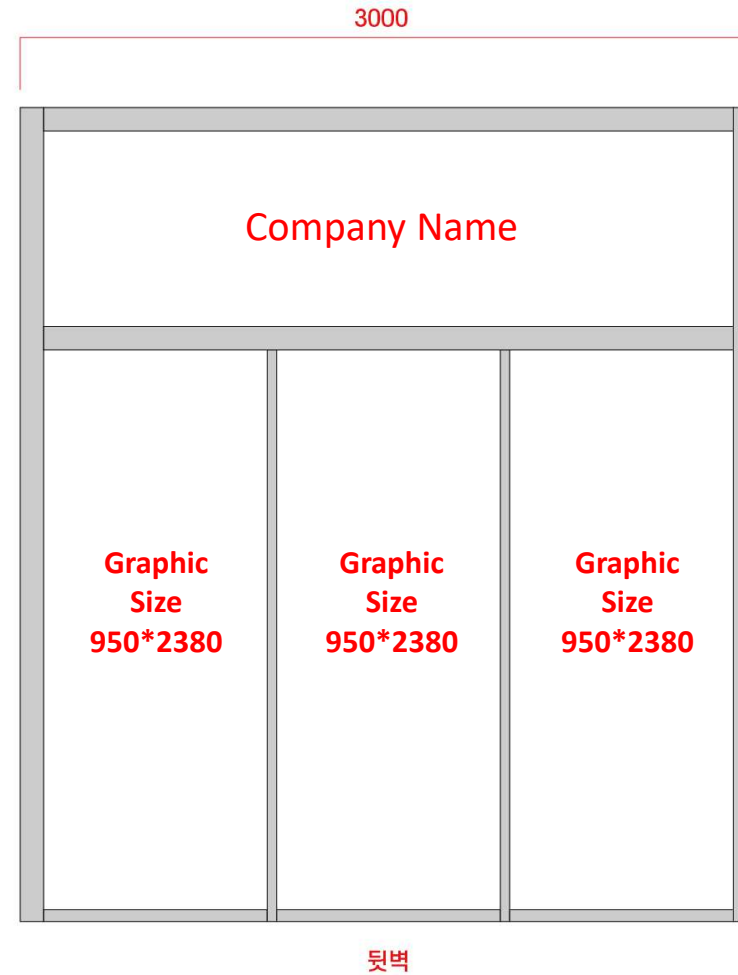

Company Name Banner
(5,840x950mm)

Vertical Banner
(310x3,460mm)

Information Desk(Front)
(915x585mm)

Information Desk(Side)
(450x585mm)

					5,900
				4,910	
			3,920		
		2,930			
	1,940				
Plywood inside Diameter 950 x 2,380	Plywood inside Diameter 950 x 2,380	Plywood inside Diameter 950 x 2,380	Plywood inside Diameter 950 x 2,380	Plywood inside Diameter 950 x 2,380	Plywood inside Diameter 950 x 2,380

Interior size (back side)

		2,435
	1,940	
Plywood inside Diameter 950 x 2,380	Plywood inside Diameter 950 x 2,380	Plywood inside Diameter 455 x 2,380

Interior size (side)

Premium Booth Size

○ SIDE Wall (侧面)

○ FRONT Wall (正面)

Premium Booth Size

○ Information desk(咨询台尺寸)